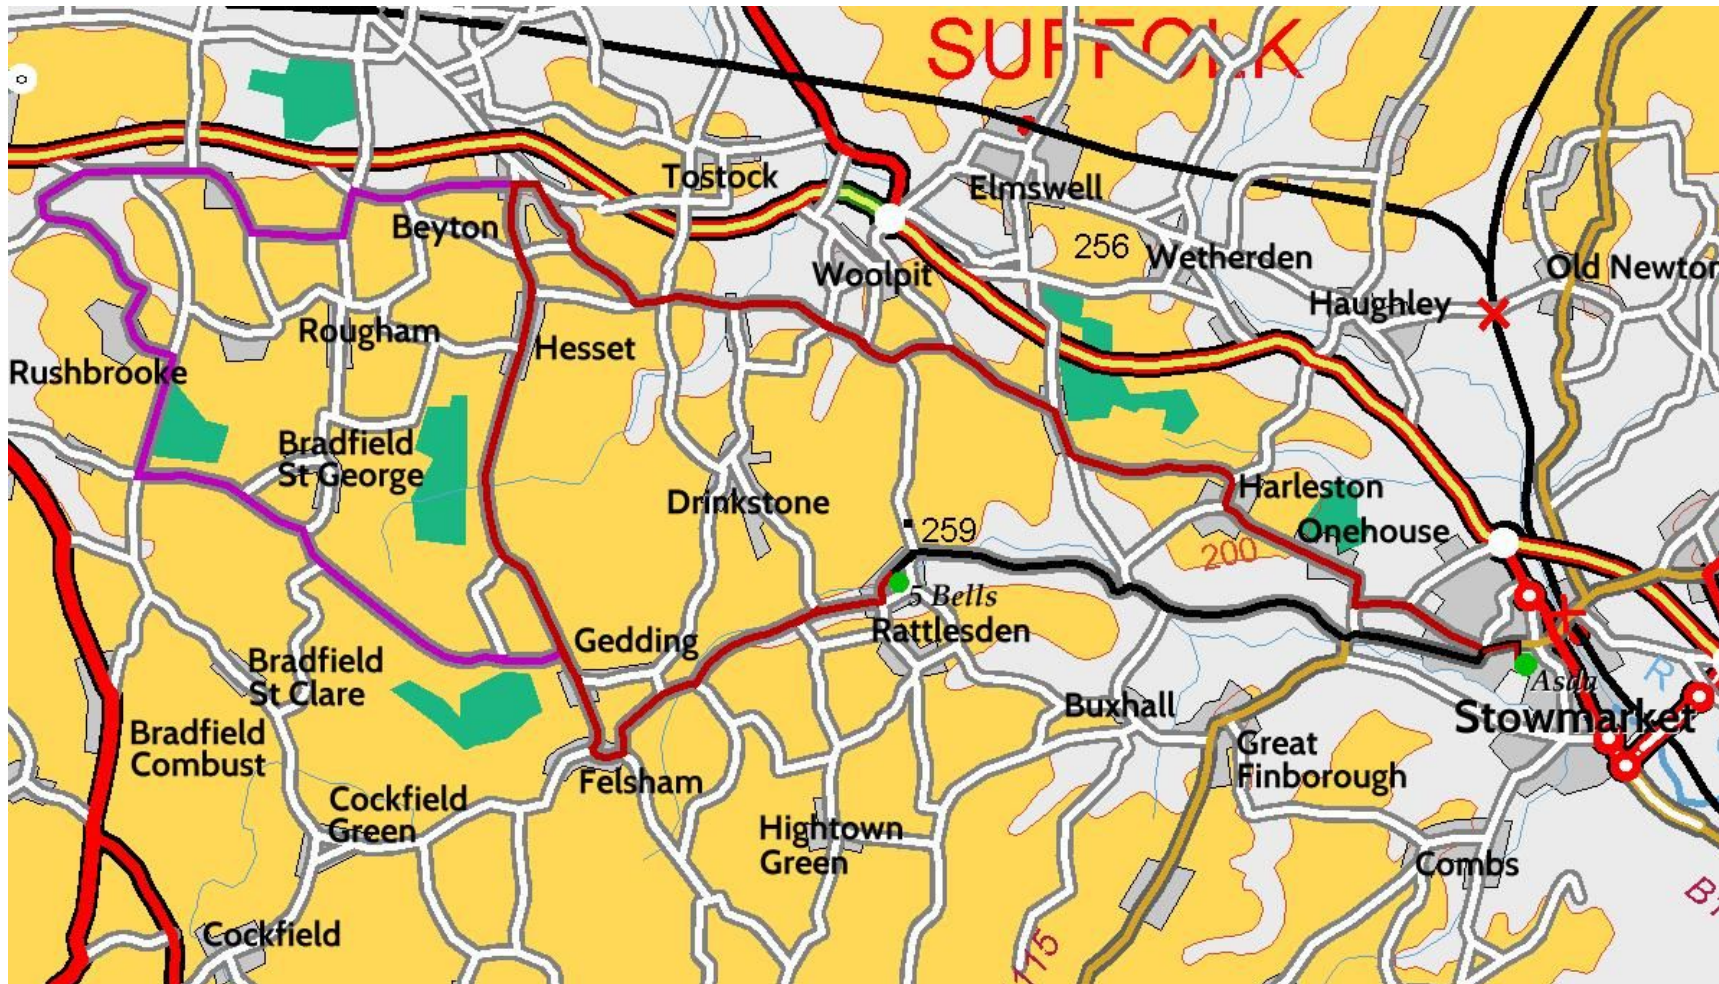

# EACC 3<sup>rd</sup> CARD Run East (Cyclomotor And Roller-Drive)

Sunday 26<sup>th</sup> July 2020  
Route Map

Outward route in Red  
Extended route in Purple  
Return route in Black.

Starts and ends at Iliffe Way, Stowmarket

Stop at the *Five Bells*, Rattlesden